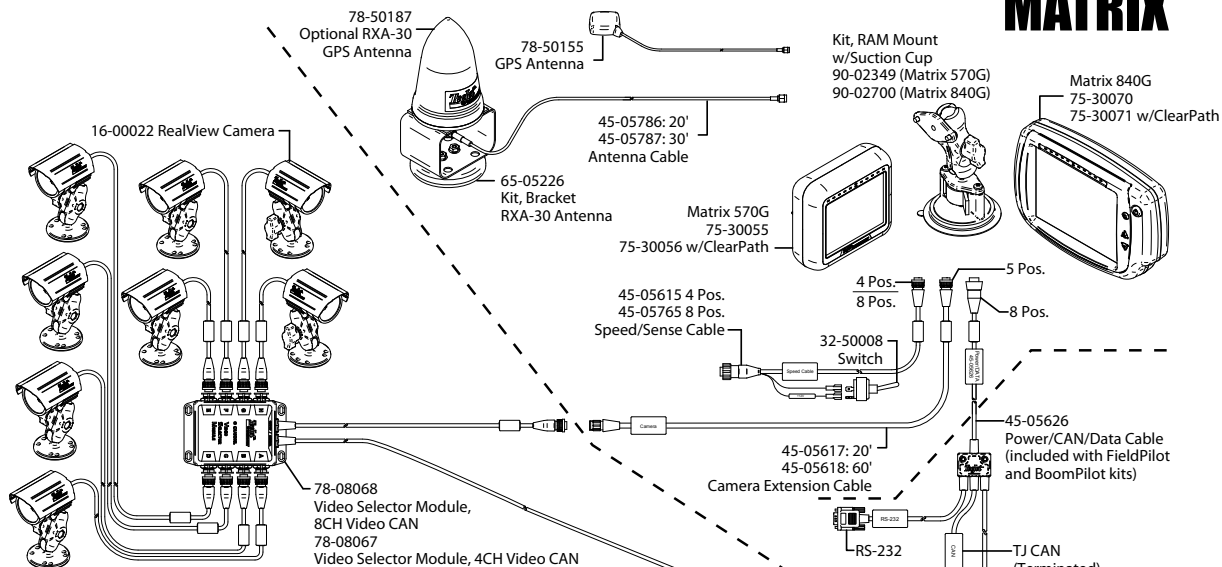

# RXA-30 GPS ANTENNA

- Compatible with L1 GPS and WAAS/EGNOS signals.
- Proven high-gain GPS antenna with quadrifilar helix antenna element provides superior noise rejection and superior reception of lower elevation satellites when compared to traditional patch antennas
- IP67 rating for maximum environmental protection
- Convenient magnetic mounting solution
- RoHS compliant
- Approximately 7.5" H x 3.5" W x 3.5" D
- Kits with 20' or 30' cable length

## How to Order

Part Number	Description
<b>KITS</b>	
90-02720	Kit, RXA-30 Antenna w/20' Cable
90-02721	Kit, RXA-30 Antenna w/30' Cable
<b>COMPONENTS</b>	
78-50187	Antenna, RXA-30
45-05786	Cable, RXA-30 Antenna, 20'
45-05787	Cable, RXA-30 Antenna, 30'
65-05226	Kit, Bracket, RXA-30 Antenna

### RealView™ Camera