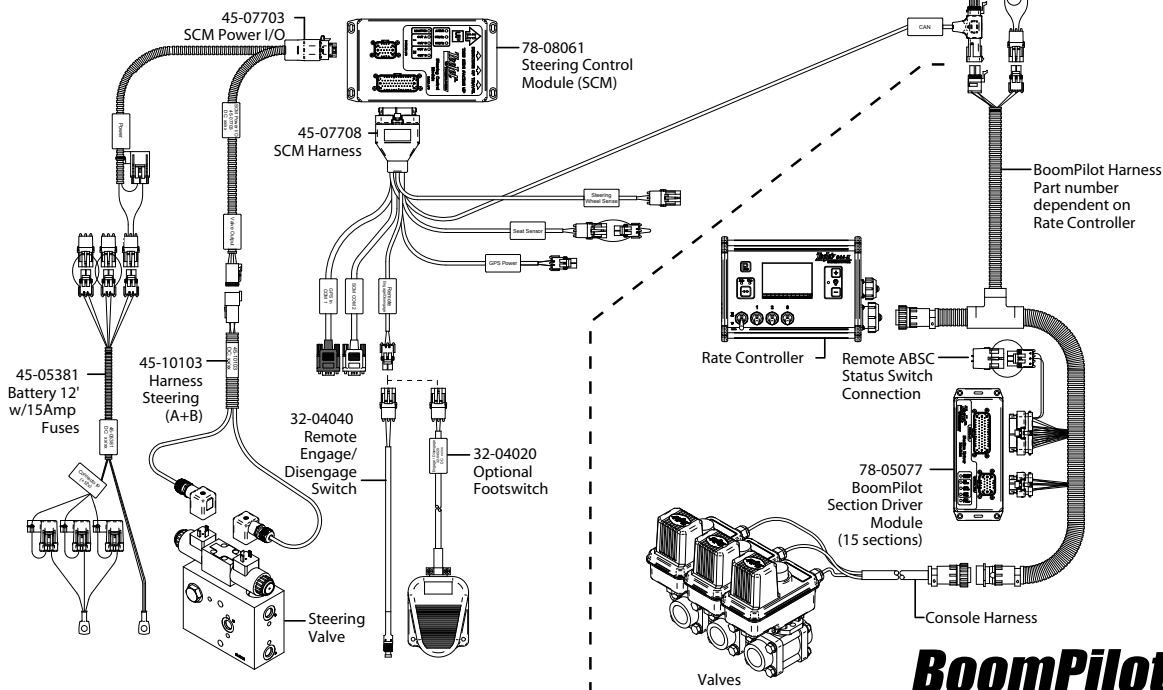

# RXA-30 GPS ANTENNA

- Compatible with L1 GPS and WAAS/EGNOS signals.
- Proven high-gain GPS antenna with quadrifilar helix antenna element provides superior noise rejection and superior reception of lower elevation satellites when compared to traditional patch antennas
- IP67 rating for maximum environmental protection
- Convenient magnetic mounting solution
- RoHS compliant
- Approximately 7.5" H x 3.5" W x 3.5" D
- Kits with 20' or 30' cable length

## How to Order

Part Number	Description
<b>KITS</b>	
90-02720	Kit, RXA-30 Antenna w/20' Cable
90-02721	Kit, RXA-30 Antenna w/30' Cable
<b>COMPONENTS</b>	
78-50187	Antenna, RXA-30
45-05786	Cable, RXA-30 Antenna, 20'
45-05787	Cable, RXA-30 Antenna, 30'
65-05226	Kit, Bracket, RXA-30 Antenna

### RealView™ Camera