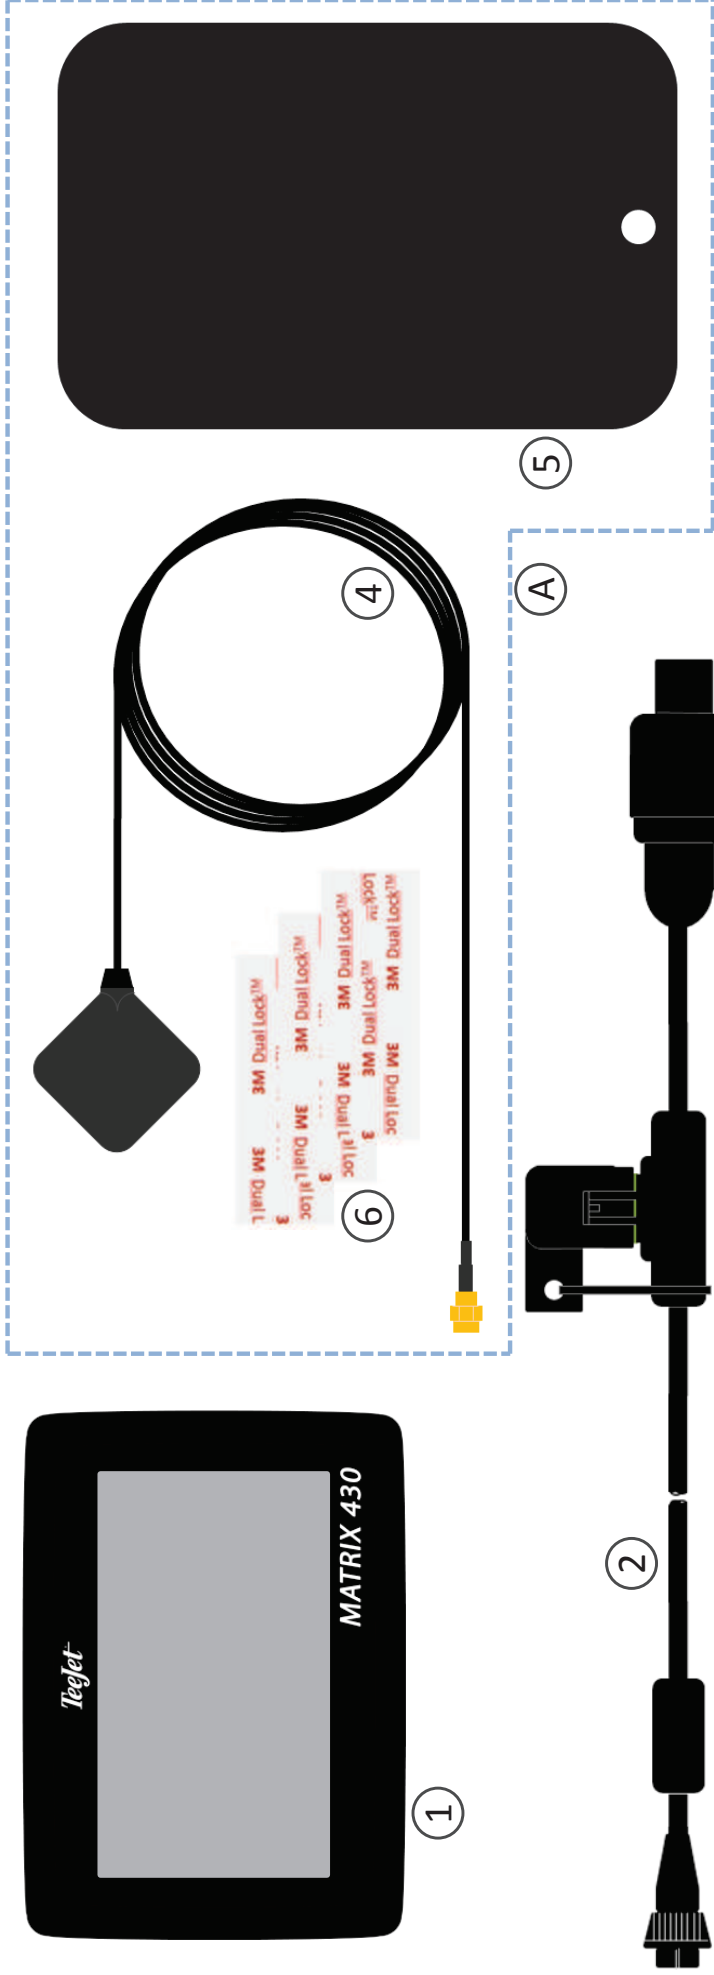

# Matrix 430 Kit Content, GD430-GLO-P-C

Item no.	Part No.	Description
1	CG430-GLO	Matrix 430 Console, w/ RAM mount ball fitted
2	45-05867	Power cable, Cobo
3	65-05241	RAM Mount
4	78-50190	Antenna, GPS Patch L1 w/GLONASS

Item no.	Part No.	Description
5	65-05179	Plate for patch antenna
6	902-027	Velcro (6 pcs)
A	902-029	Patch antenna kit w/GLONASS