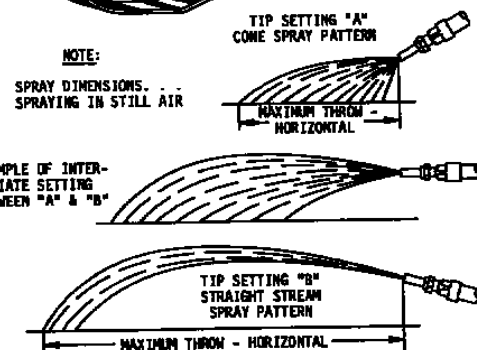

Tabulation based on water at temperature of 70°F.

DESCRIPTION:

NO. 43LXK AND NO. 43HDX
GUNJET SPRAY GUNS WITH
DX-HSS TIPS

Spraying Systems Co.

Spray Nozzles and Accessories
P.O. Box 7900 - Wheaton, Ill. 60189-7900

Rev. No. 3

Data Sheet No.

6990

Ref.

SHEET OF