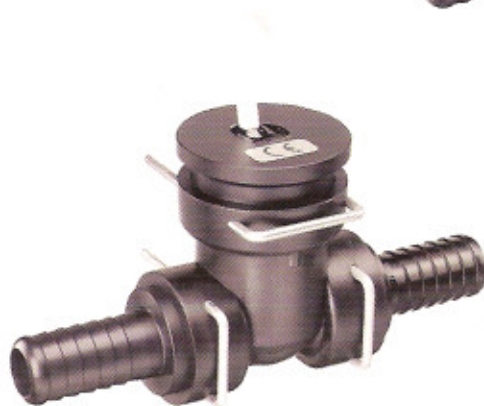

Spraying Systems Co.

LH Flow meters

- recognised for accuracy

- durable with trouble free operation

- large range of connectors available

www.teejet.com

TeeJet

www.mid-tech.com

MID-TECH

www.lh-agro.com

LH LH AGRO