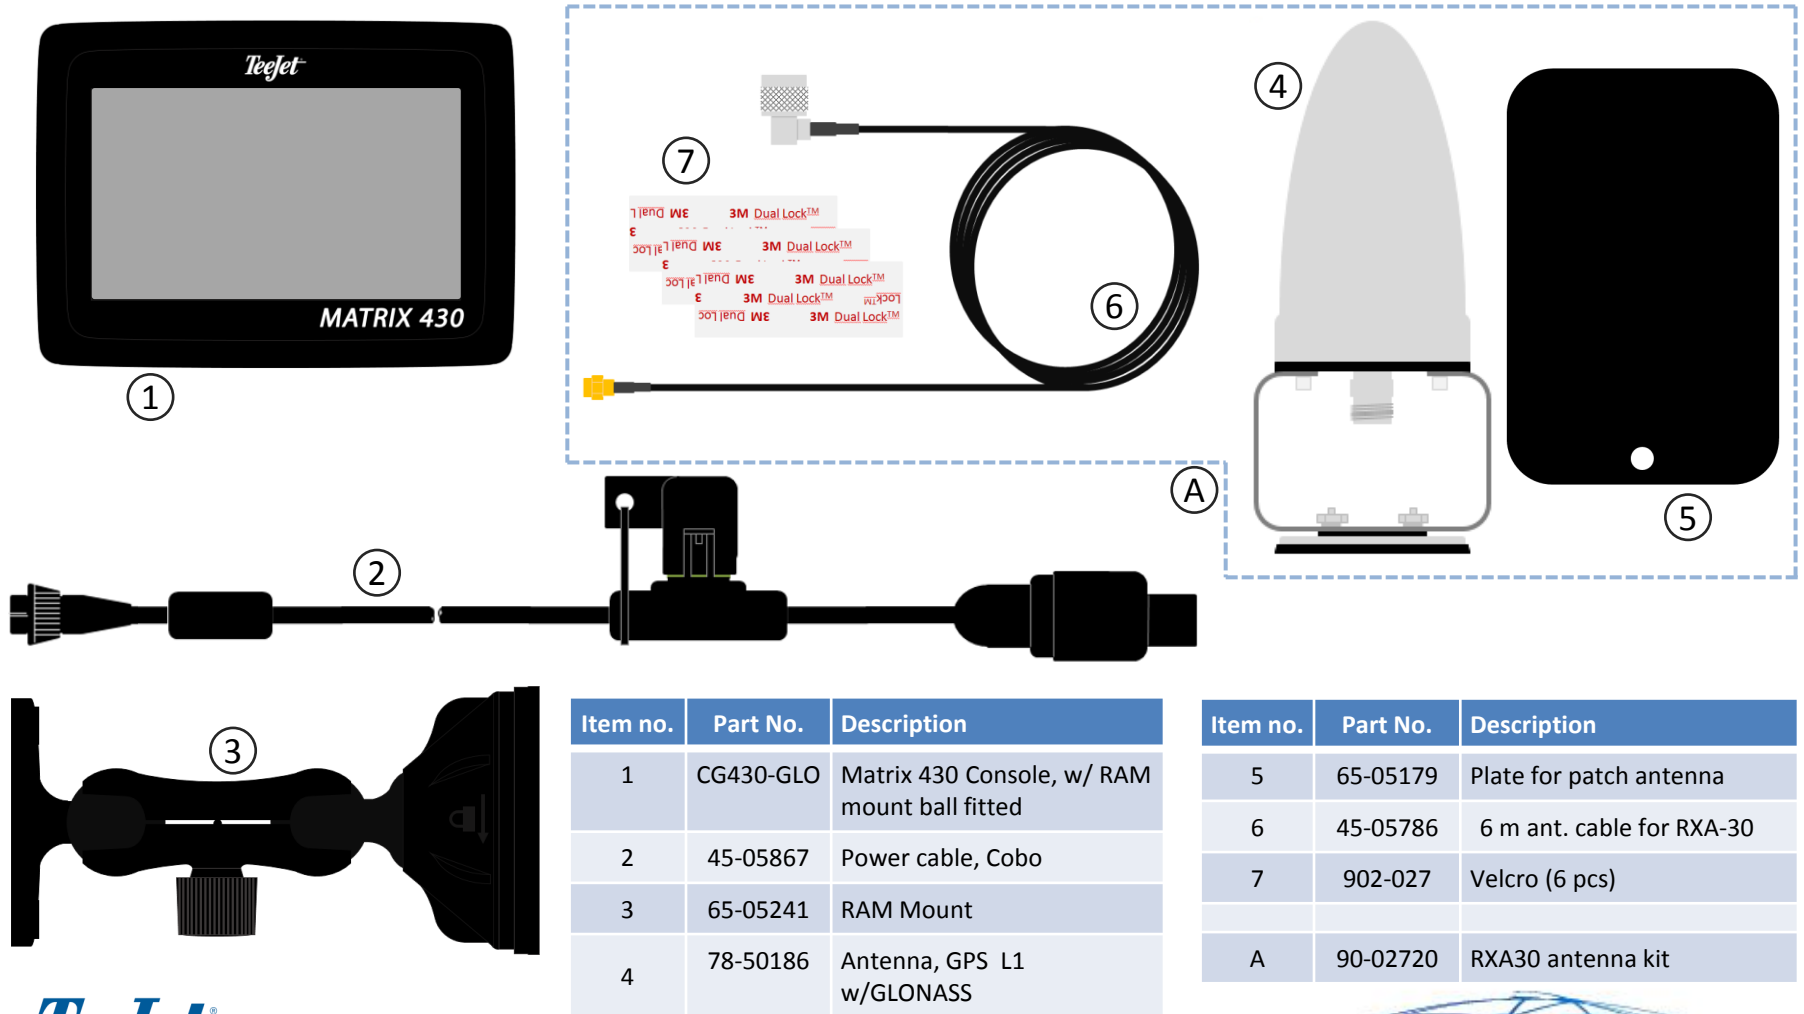

# Matrix 430 Kit Content, GD430-GLO-R30-C

Item no.	Part No.	Description
1	CG430-GLO	Matrix 430 Console, w/ RAM mount ball fitted
2	45-05867	Power cable, Cobo
3	65-05241	RAM Mount
4	78-50186	Antenna, GPS L1 w/GLONASS

Item no.	Part No.	Description
5	65-05179	Plate for patch antenna
6	45-05786	6 m ant. cable for RXA-30
7	902-027	Velcro (6 pcs)
A	90-02720	RXA30 antenna kit